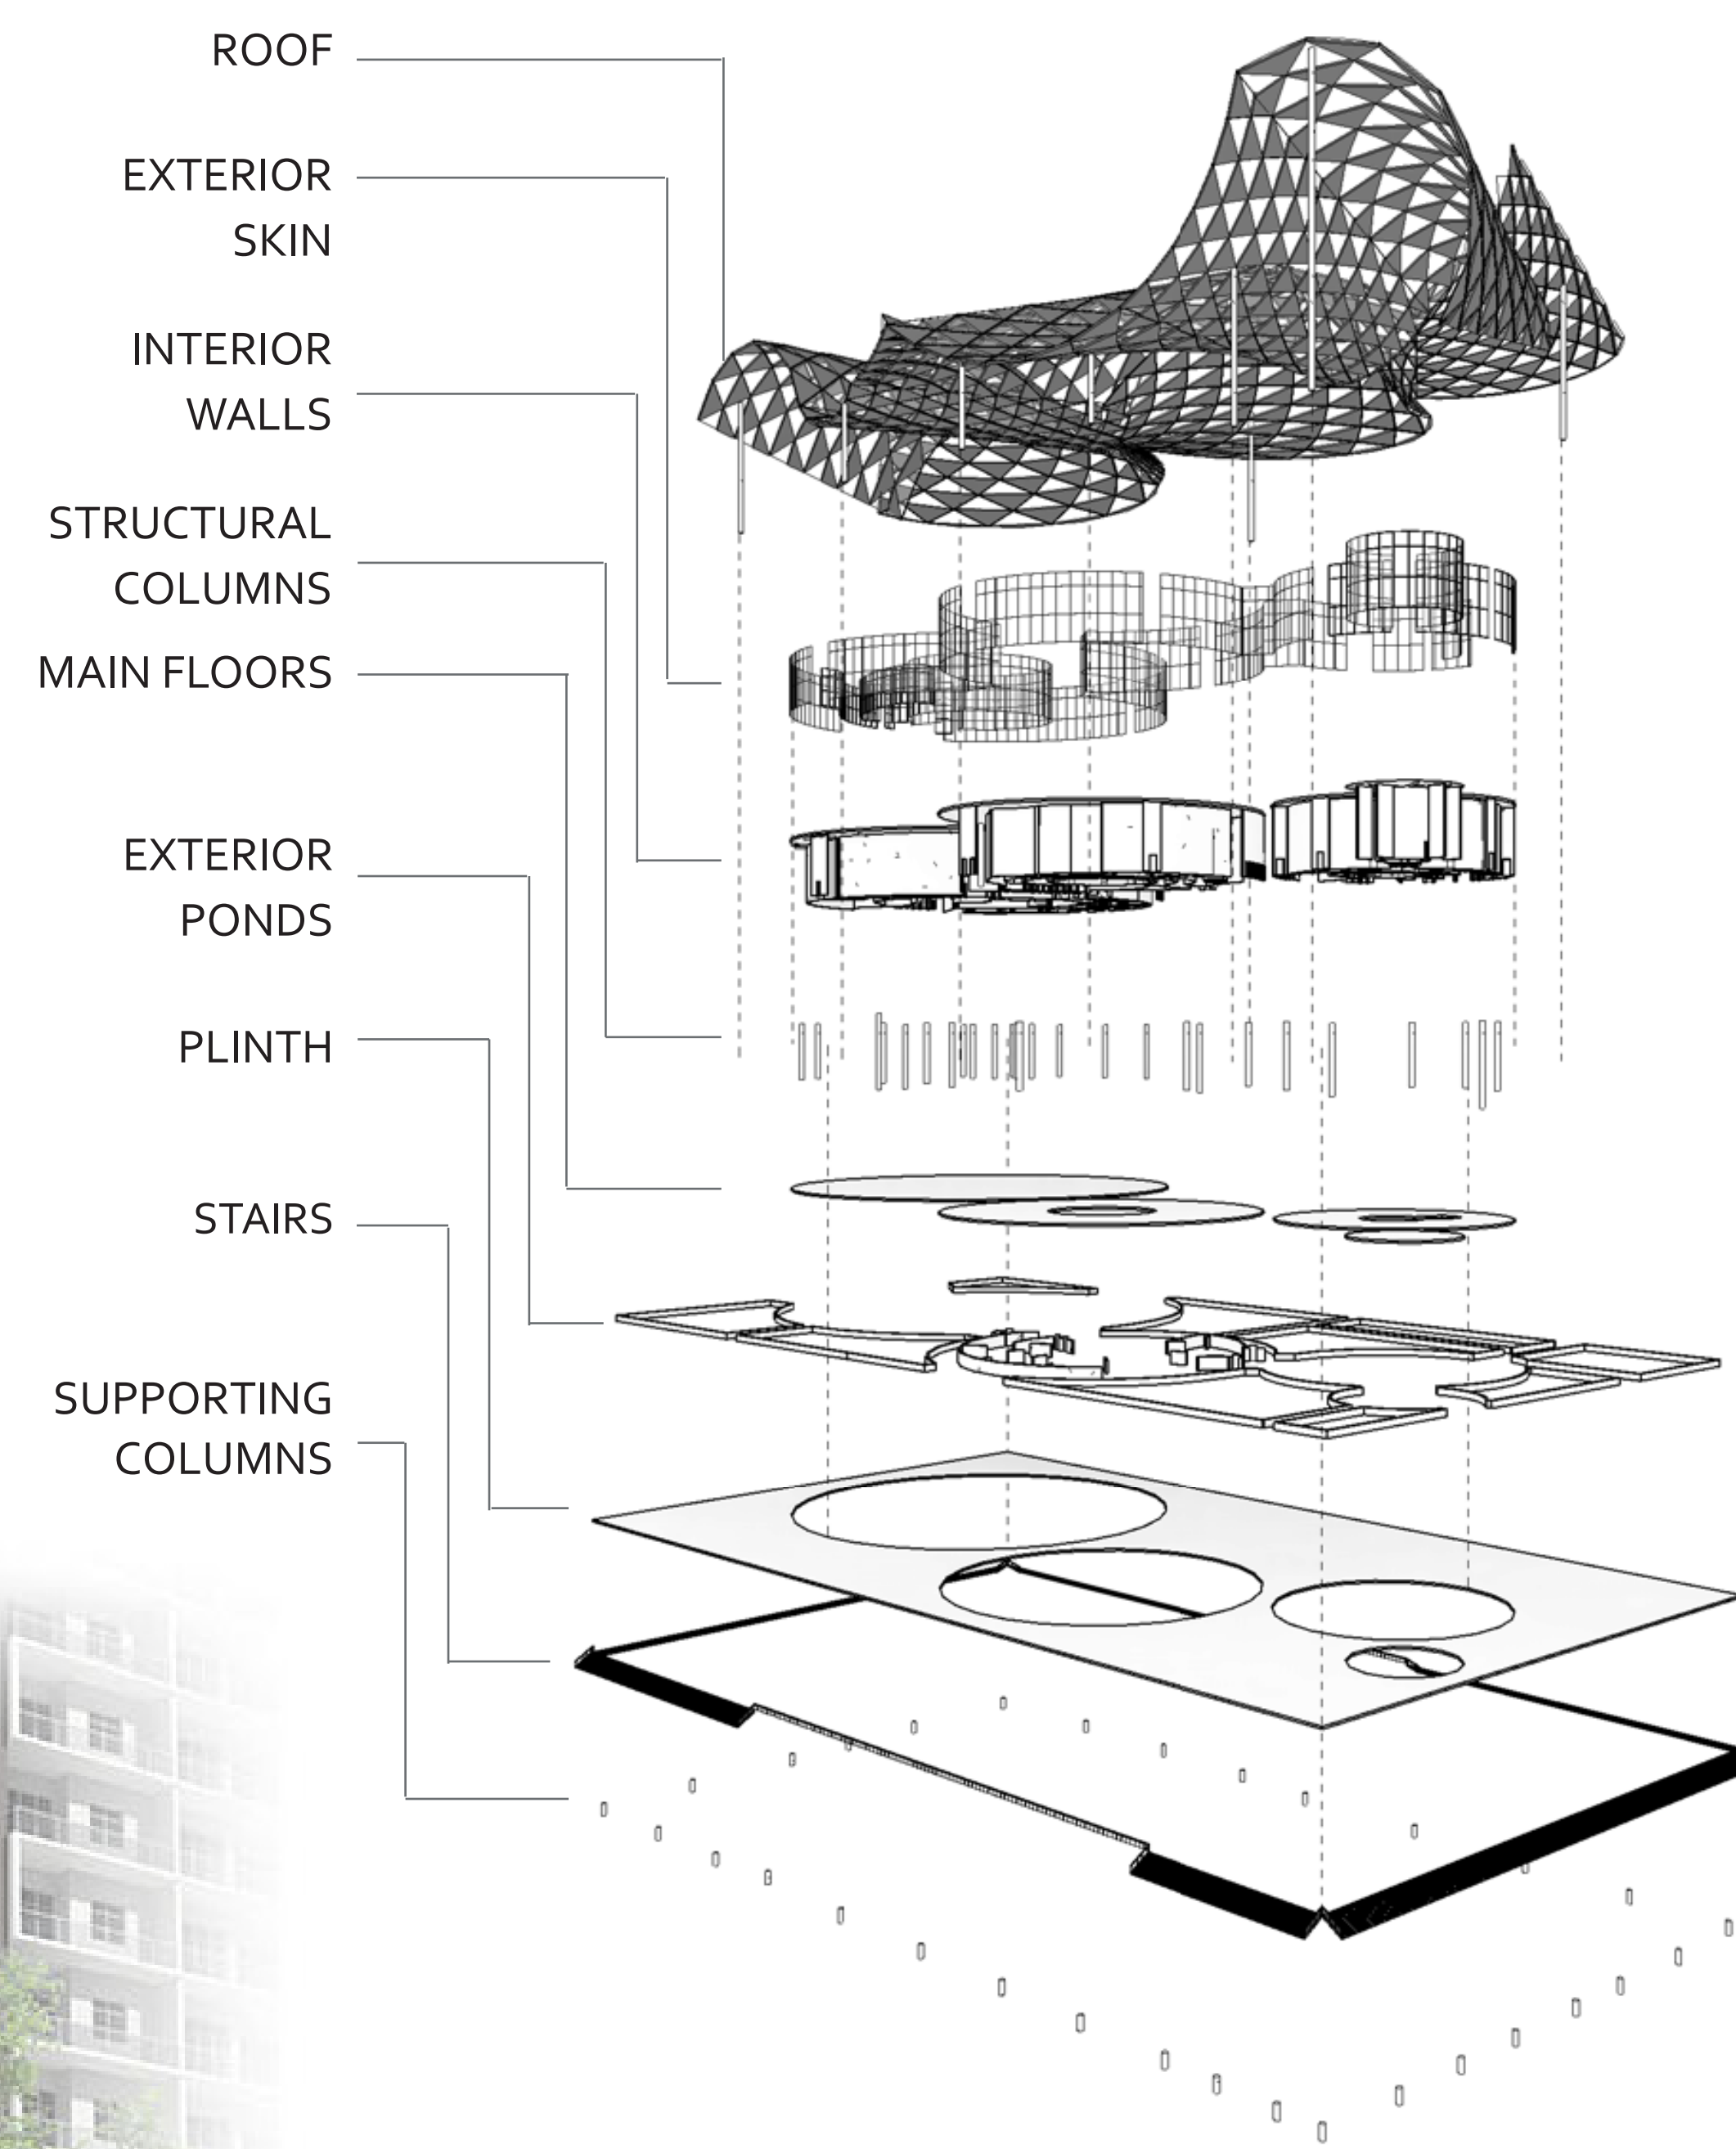

# MARINE CULTURAL PLAZA

3 3 2 1 6 2 8 0 3

ALHAMBRA - PALACE IN SPAIN

LEADING PATHS COMMUNITY CONTINUITY  
CULTURAL ASPECTS TRANSITION SPACES

LOBBY | Facing South

EXHIBIT

EXTERIOR POND

Public Buffer Buffer Private

CIRCULATION PATH

SITE PLAN

ROOF  
EXTERIOR SKIN  
INTERIOR WALLS  
STRUCTURAL COLUMNS  
MAIN FLOORS  
EXTERIOR PONDS  
PLINTH  
STAIRS  
SUPPORTING COLUMNS

FLOOR PLAN | Scale 1"=20'-0"

NORTHWEST VIEW

SOUTH SECTION | Scale 1"=20'-0"