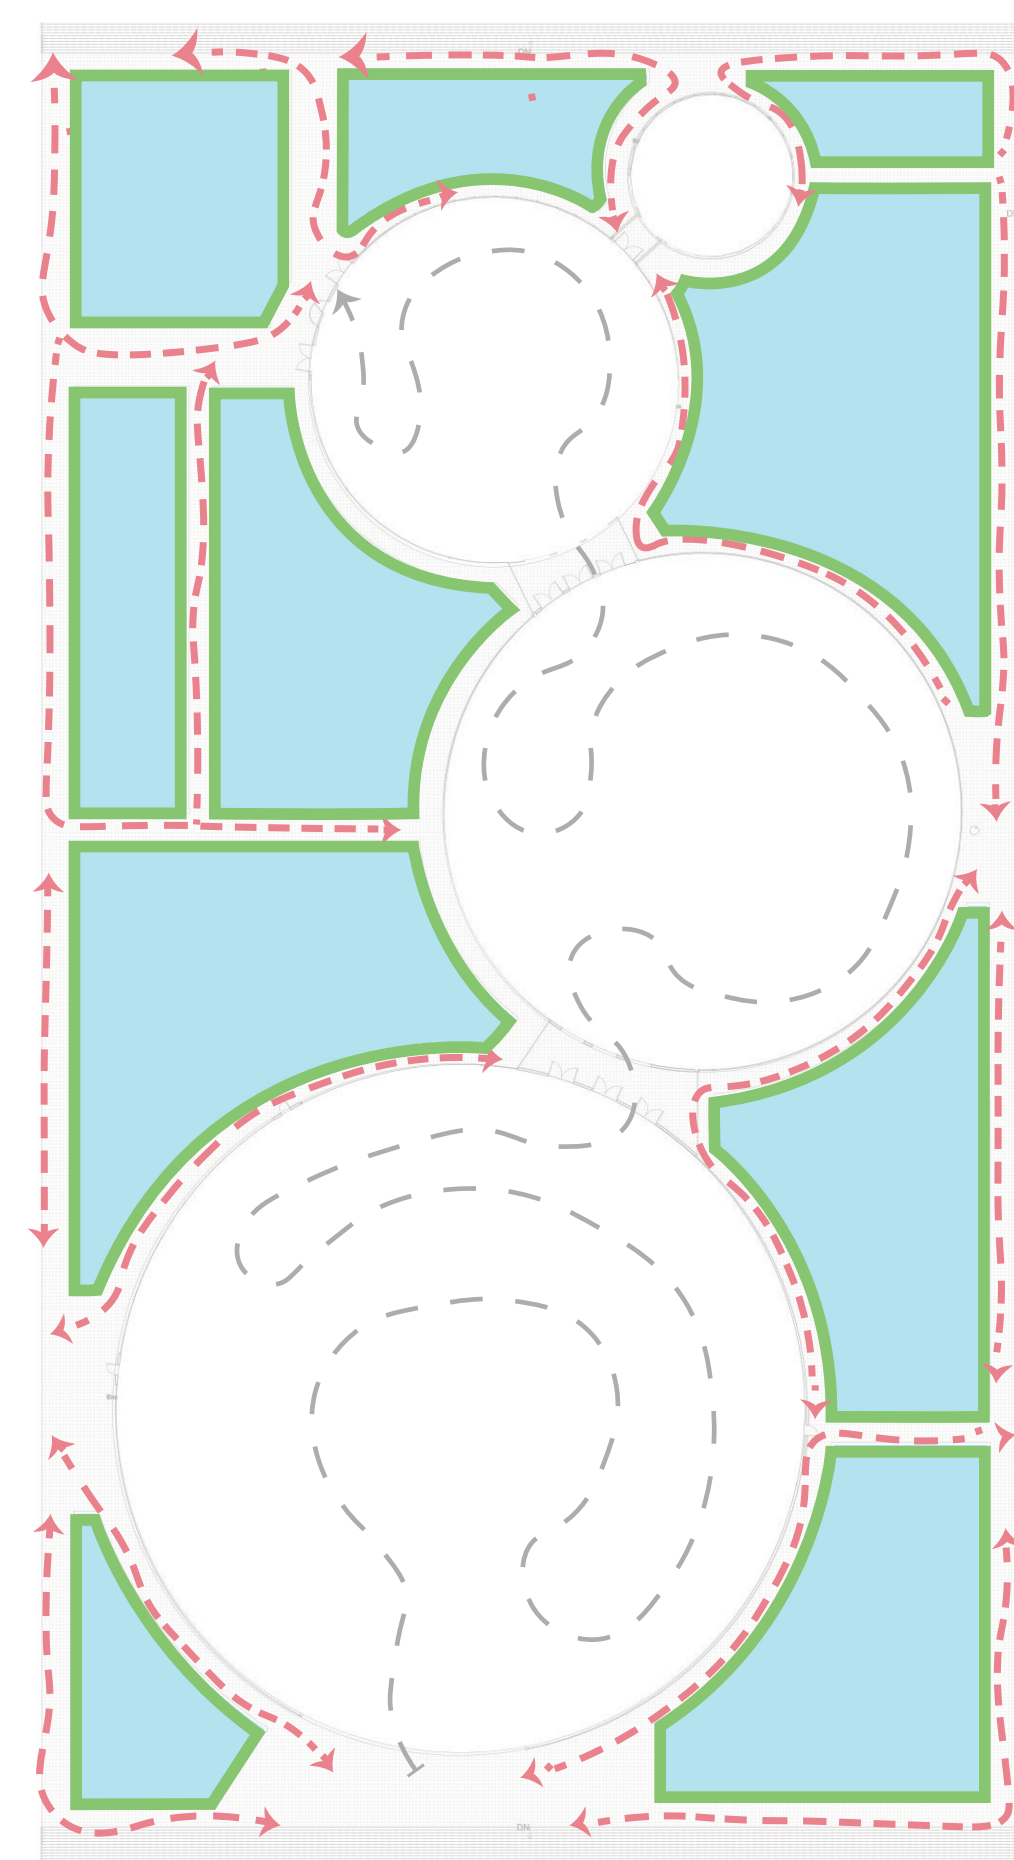

# MARINE CULTURAL PLAZA

3 3 2 1 6 2 8 0 3

ALHAMBRA - PALACE IN SPAIN

LEADING PATHS COMMUNITY CONTINUITY  
CULTURAL ASPECTS TRANSITION SPACES

LOBBY | Facing South

EXHIBIT

EXTERIOR POND

Public Buffer Buffer Private

CIRCULATION PATH

SITE PLAN

ROOF  
EXTERIOR SKIN  
INTERIOR WALLS  
STRUCTURAL COLUMNS  
MAIN FLOORS  
EXTERIOR PONDS  
PLINTH  
STAIRS  
SUPPORTING COLUMNS

FLOOR PLAN | Scale 1"=20'-0"

NORTHWEST VIEW

SOUTH SECTION | Scale 1"=20'-0"