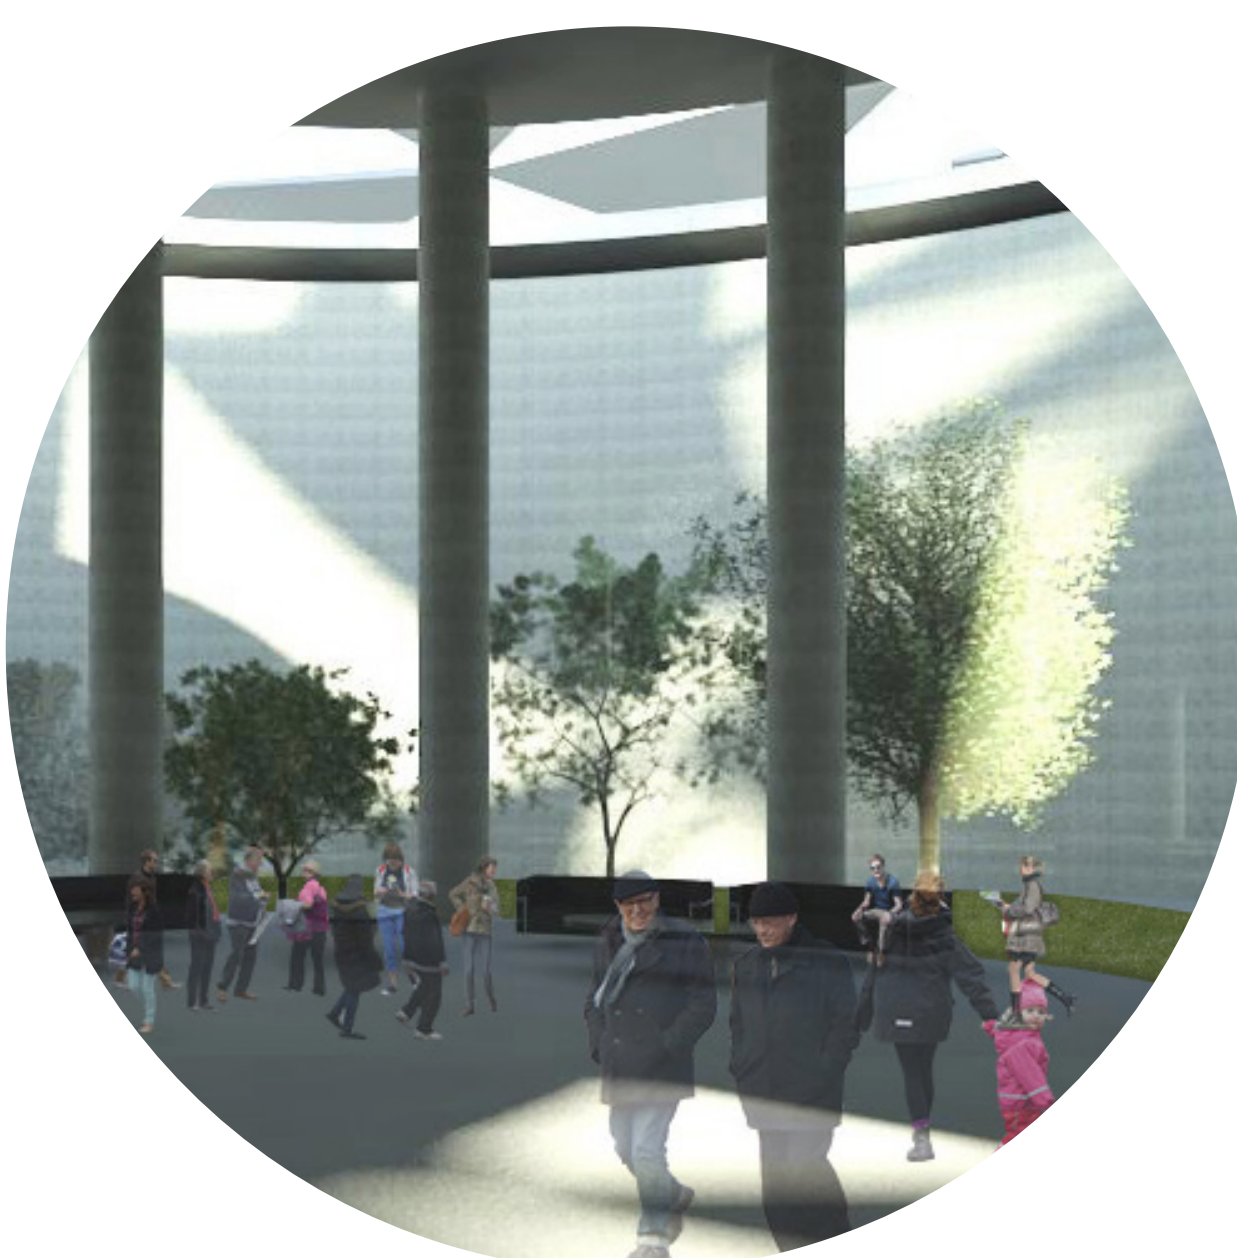

# MARINE CULTURAL PLAZA

3 3 2 1 6 2 8 0 3

ALHAMBRA - PALACE IN SPAIN

LEADING PATHS COMMUNITY CONTINUITY  
CULTURAL ASPECTS TRANSITION SPACES

LOBBY | Facing South

EXHIBIT

EXTERIOR POND

Public Buffer Buffer Private

CIRCULATION PATH

SITE PLAN

ROOF  
EXTERIOR SKIN  
INTERIOR WALLS  
STRUCTURAL COLUMNS  
MAIN FLOORS  
EXTERIOR PONDS  
PLINTH  
STAIRS  
SUPPORTING COLUMNS

FLOOR PLAN | Scale 1"=20'-0"

NORTHWEST VIEW

SOUTH SECTION | Scale 1"=20'-0"