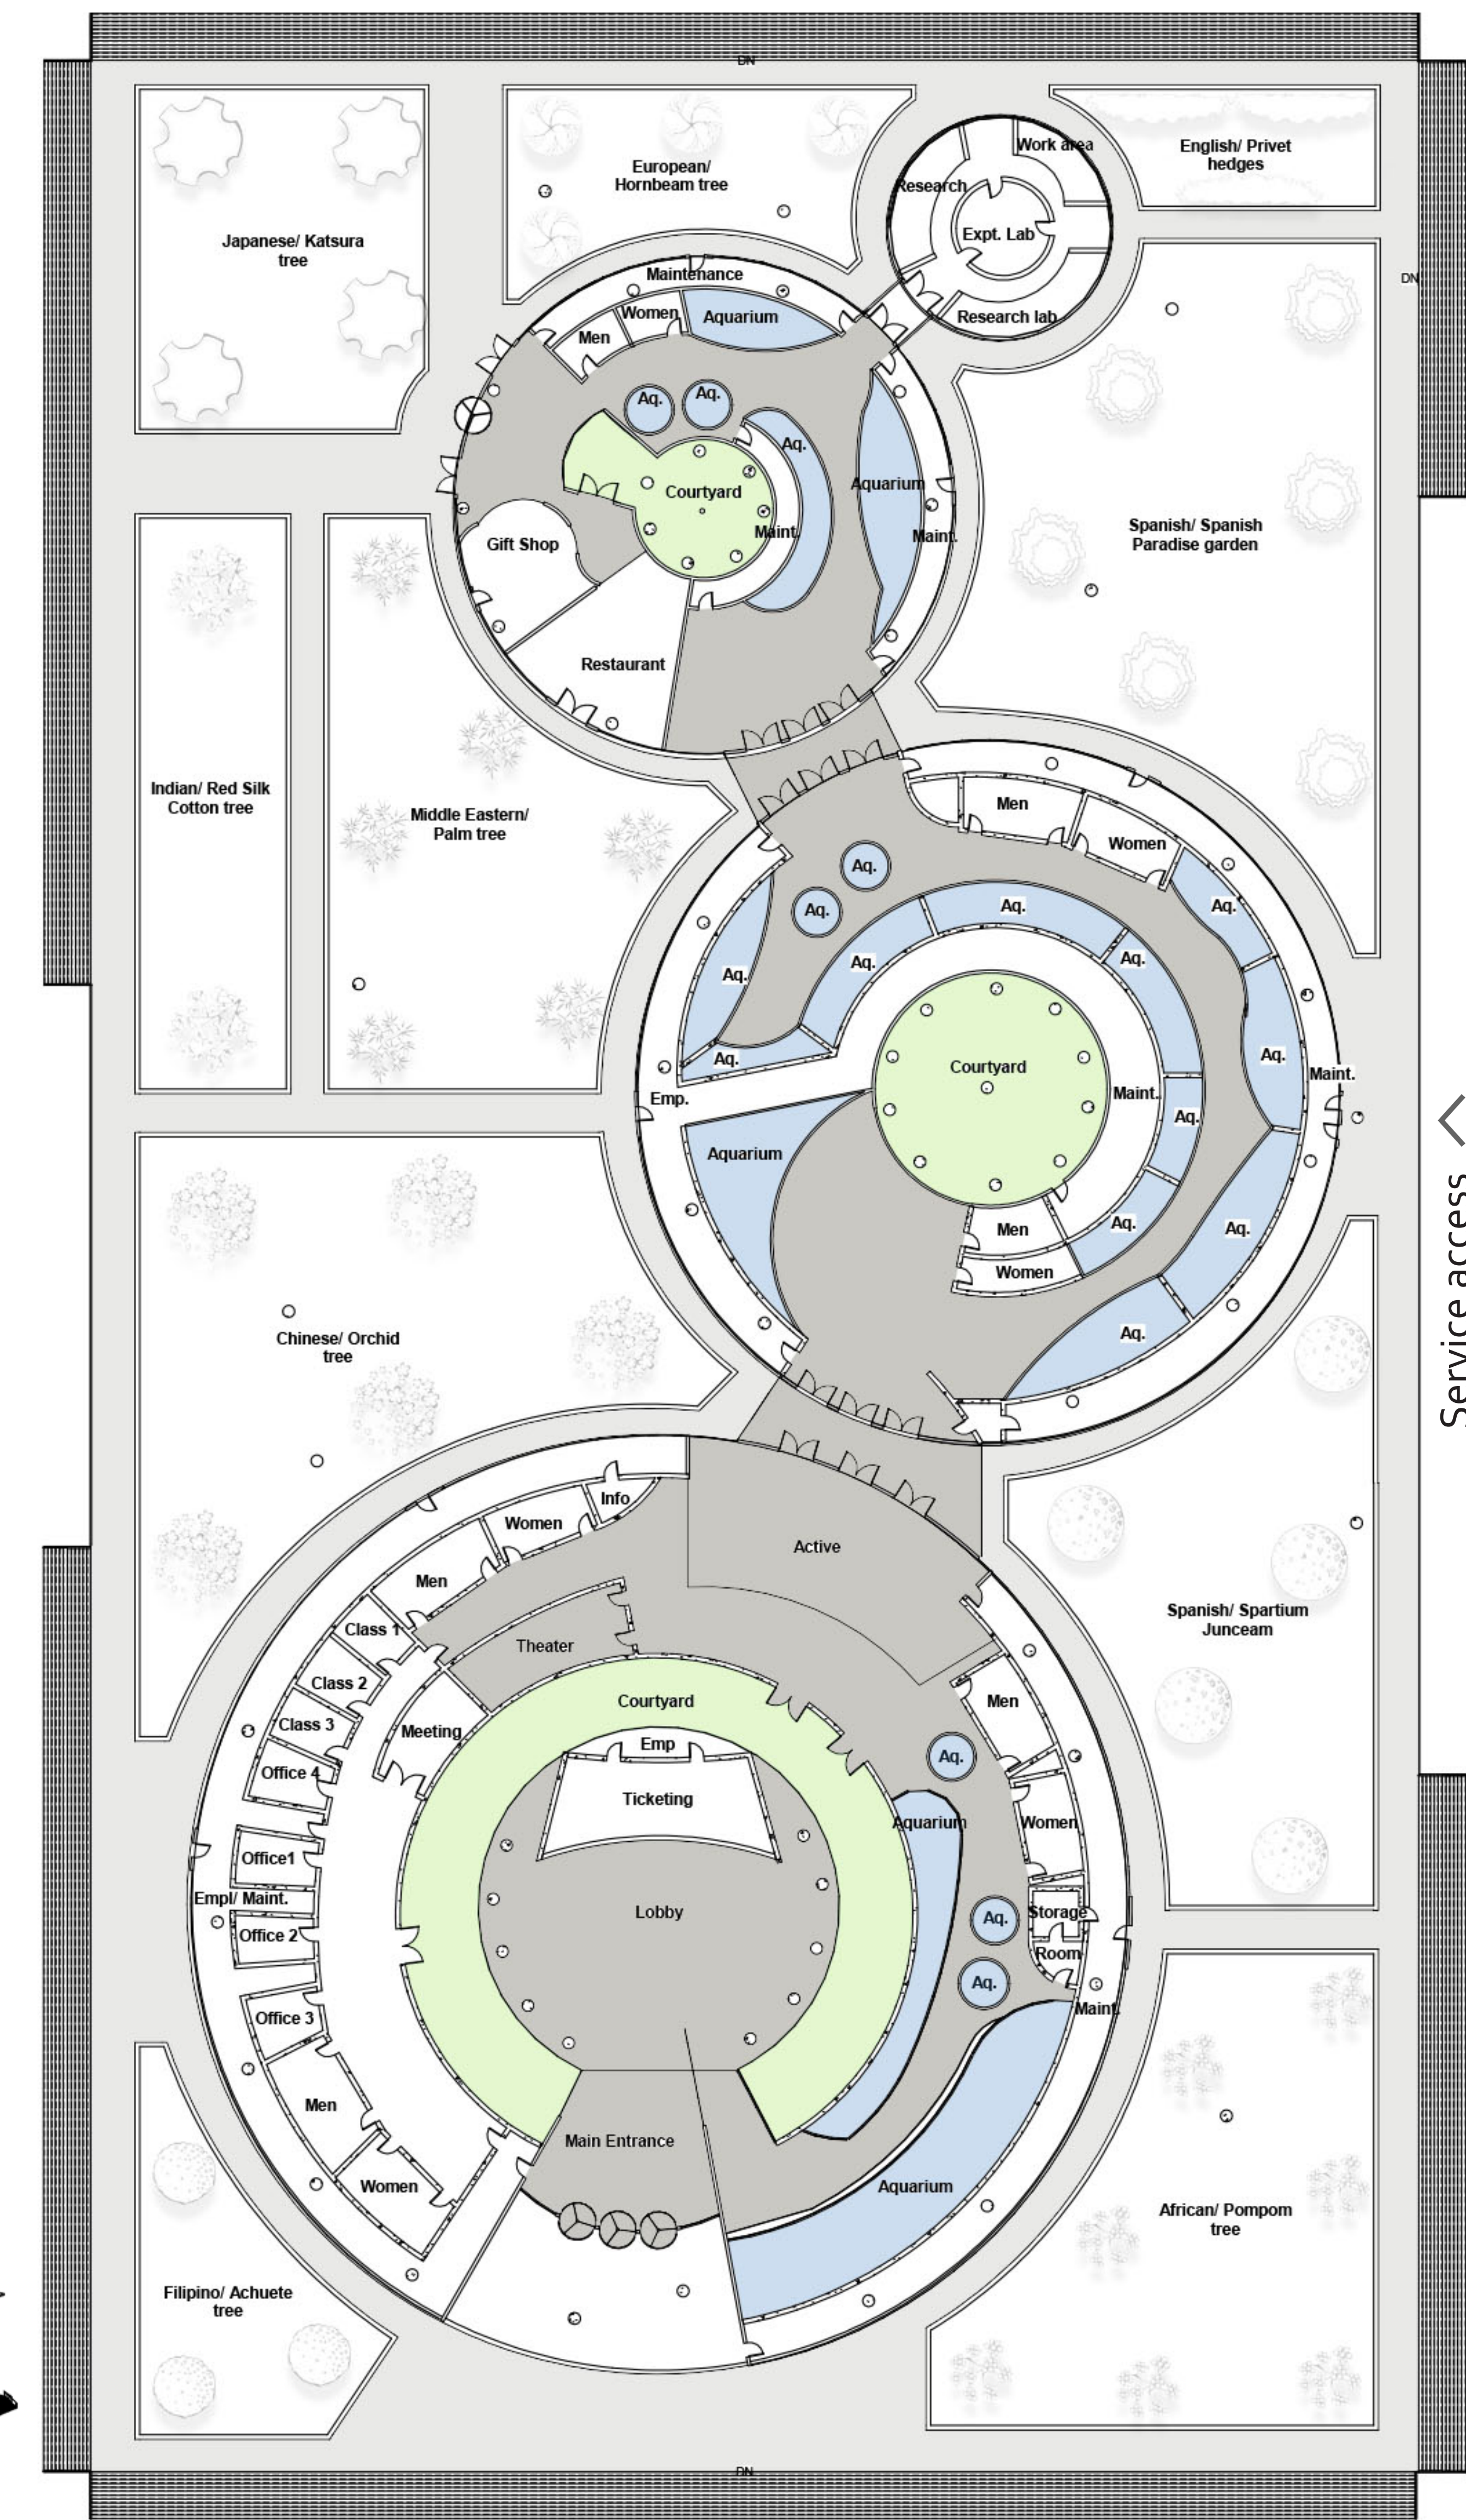

# MARINE CULTURAL PLAZA

3 3 2 1 6 2 8 0 3

ALHAMBRA - PALACE IN SPAIN

LEADING PATHS COMMUNITY CONTINUITY  
CULTURAL ASPECTS TRANSITION SPACES

LOBBY | Facing South

EXHIBIT

EXTERIOR POND

Public Buffer Buffer Private

CIRCULATION PATH

SITE PLAN

ROOF  
EXTERIOR SKIN  
INTERIOR WALLS  
STRUCTURAL COLUMNS  
MAIN FLOORS  
EXTERIOR PONDS  
PLINTH  
STAIRS  
SUPPORTING COLUMNS

FLOOR PLAN | Scale 1"=20'-0"

NORTHWEST VIEW

SOUTH SECTION | Scale 1"=20'-0"